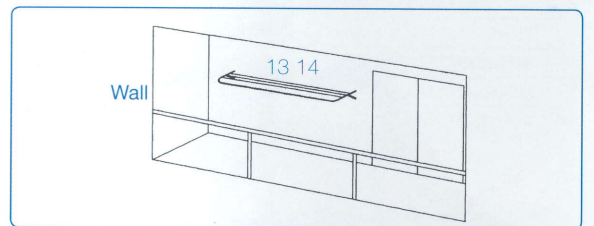

Hills Clothesline Selection

How to select your Clothesline

Large Suburban Block

Compact Style

Town House/Unit/Flat

Balcony

Laundry/Bathroom

Selection Chart

Key	Model	Minimum Space Required
1	Rotary 500 & 500 Plus	5.0m diameter
2	Rotary 450 & 450 Plus	4.5m diameter
3	Rotary 400 & 400 Plus	4.0m diameter
4	Heritage & Supa A Hoist 6	7.0m diameter
5	Heritage & Supa A Hoist 5	6.0m diameter
6	Heritage & Supa A Hoist 4	5.0m diameter
7	Sietro 6	4.0m x 1.9m
8	Quatro 4	4.0m x 1.7m

Key	Model	Unit Size
9	Supa Fold 230 Advantage	2.20m x 1.50m
10	Supa Fold 230	2.20m x 1.50m
11	Supa Fold 210	2.20m x 1.50m
12	Supa Fold 190	3.35m x 0.76m
13	Supa Fold 120	2.20m x 0.76m
14	Supa Fold 70	1.20m x 0.76m