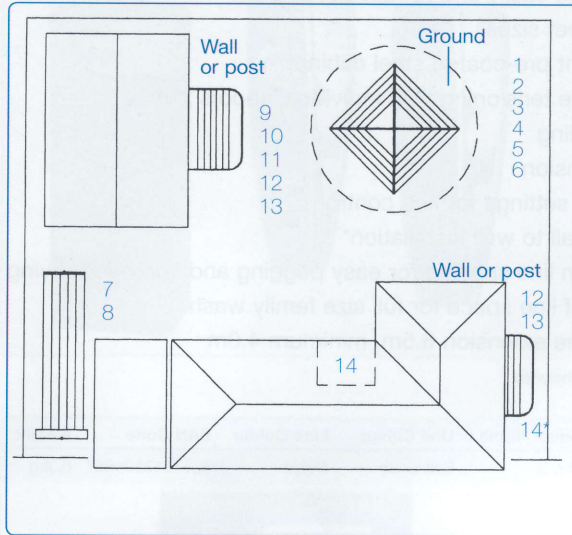

Hills Clothesline Selection

How to select your Clothesline

Large Suburban Block

Compact Style

Town House/Unit/Flat

Balcony

Laundry/Bathroom

Selection Chart

Key	Model	Minimum Space Required
1	Rotary 500 & 500 Plus	5.0m diameter
2	Rotary 450 & 450 Plus	4.5m diameter
3	Rotary 400 & 400 Plus	4.0m diameter
4	Heritage & Supa A Hoist 6	7.0m diameter
5	Heritage & Supa A Hoist 5	6.0m diameter
6	Heritage & Supa A Hoist 4	5.0m diameter
7	Sietro 6	4.0m x 1.9m
8	Quatro 4	4.0m x 1.7m

Key	Model	Unit Size
9	Supa Fold 230 Advantage	2.20m x 1.50m
10	Supa Fold 230	2.20m x 1.50m
11	Supa Fold 210	2.20m x 1.50m
12	Supa Fold 190	3.35m x 0.76m
13	Supa Fold 120	2.20m x 0.76m
14	Supa Fold 70	1.20m x 0.76m