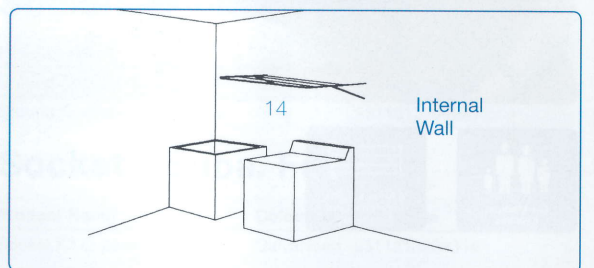

Laundry/Bathroom

Selection Chart

Key	Model	Minimum Space Required
1	Rotary 500 & 500 Plus	5.0m diameter
2	Rotary 450 & 450 Plus	4.5m diameter
3	Rotary 400 & 400 Plus	4.0m diameter
4	Heritage & Supa A Hoist 6	7.0m diameter
5	Heritage & Supa A Hoist 5	6.0m diameter
6	Heritage & Supa A Hoist 4	5.0m diameter
7	Sietro 6	4.0m x 1.9m
8	Quatro 4	4.0m x 1.7m

Key	Model	Unit Size
9	Supa Fold 230 Advantage	2.20m x 1.50m
10	Supa Fold 230	2.20m x 1.50m
11	Supa Fold 210	2.20m x 1.50m
12	Supa Fold 190	3.35m x 0.76m
13	Supa Fold 120	2.20m x 0.76m
14	Supa Fold 70	1.20m x 0.76m

*Supa Fold 70 cannot be post mounted.