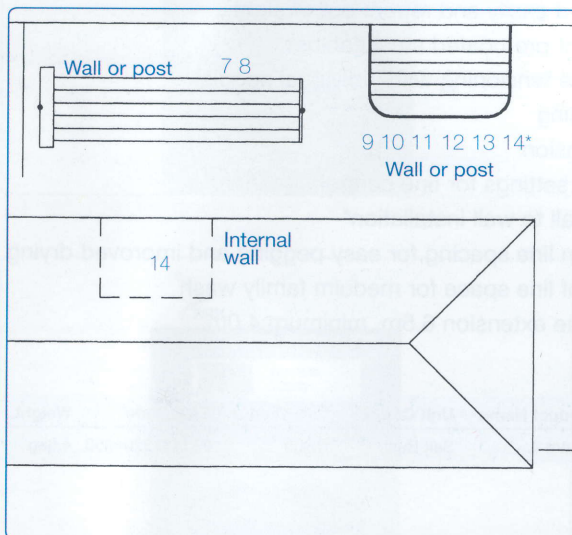

Town House/Unit/Flat