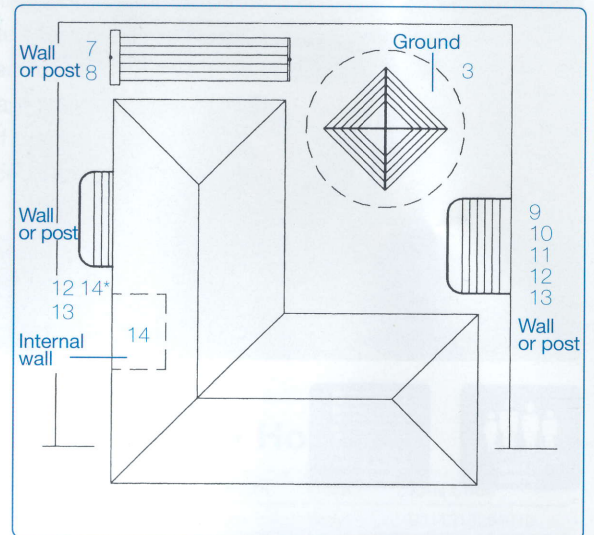

Hills Clothesline Selection

How to select your Clothesline

Large Suburban Block

Compact Style

Town House/Unit/Flat

Balcony

Laundry/Bathroom

Selection Chart

Key	Model	Minimum Space Required
1	Rotary 500 & 500 Plus	5.0m diameter
2	Rotary 450 & 450 Plus	4.5m diameter
3	Rotary 400 & 400 Plus	4.0m diameter
4	Heritage & Supa A Hoist 6	7.0m diameter
5	Heritage & Supa A Hoist 5	6.0m diameter
6	Heritage & Supa A Hoist 4	5.0m diameter
7	Sietro 6	4.0m x 1.9m
8	Quatro 4	4.0m x 1.7m

Key	Model	Unit Size
9	Supa Fold 230 Advantage	2.20m x 1.50m
10	Supa Fold 230	2.20m x 1.50m
11	Supa Fold 210	2.20m x 1.50m
12	Supa Fold 190	3.35m x 0.76m
13	Supa Fold 120	2.20m x 0.76m
14	Supa Fold 70	1.20m x 0.76m