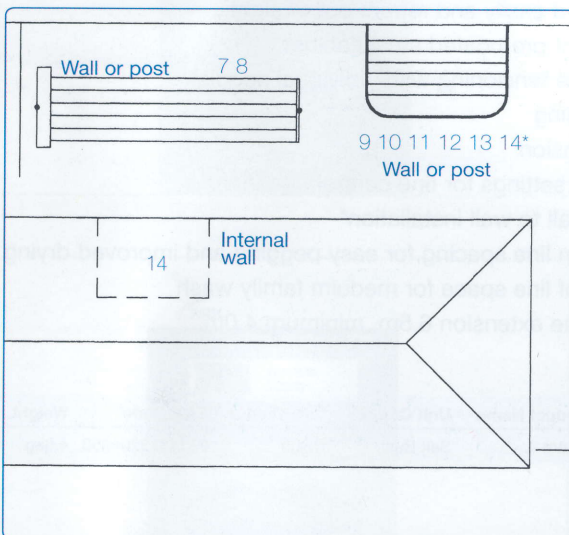

Town House/Unit/Flat