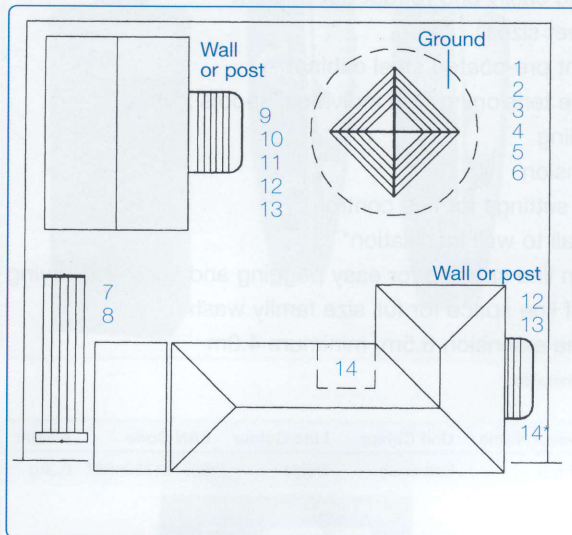

Hills Clothesline Selection

How to select your Clothesline

Large Suburban Block