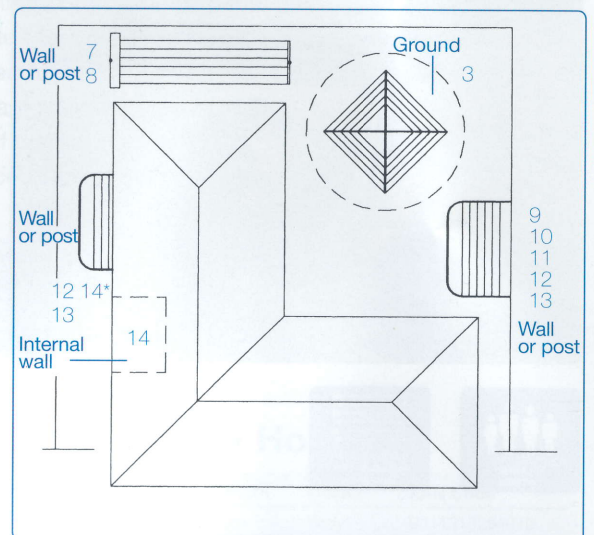

Hills Clothesline Selection

How to select your Clothesline

Large Suburban Block

Compact Style

Town House/Unit/Flat

Balcony

Laundry/Bathroom

Selection Chart

Key	Model	Minimum Space Required
1	Rotary 500 & 500 Plus	5.0m diameter
2	Rotary 450 & 450 Plus	4.5m diameter
3	Rotary 400 & 400 Plus	4.0m diameter
4	Heritage & Supa A Hoist 6	7.0m diameter
5	Heritage & Supa A Hoist 5	6.0m diameter
6	Heritage & Supa A Hoist 4	5.0m diameter
7	Sietro 6	4.0m x 1.9m
8	Quatro 4	4.0m x 1.7m

Key	Model	Unit Size
9	Supa Fold 230 Advantage	2.20m x 1.50m
10	Supa Fold 230	2.20m x 1.50m
11	Supa Fold 210	2.20m x 1.50m
12	Supa Fold 190	3.35m x 0.76m
13	Supa Fold 120	2.20m x 0.76m
14	Supa Fold 70	1.20m x 0.76m